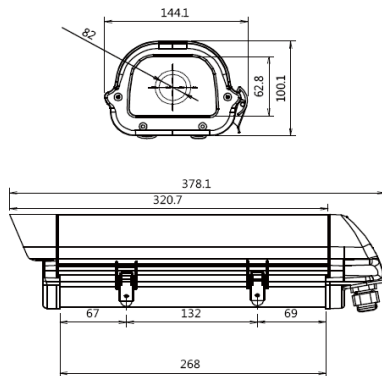

NETWORK IP CAMERA

HIP-HH590V5

5MP NETWORK IP IR HOUSING CAMERA

STARVIS **H.265** **WDR**

Features

- Sony STARVIS 5.69MP Image Sensor
- Ultra low light color camera(0.01lux/F1.2)
- Triple codec(H.265, H.264, MJPEG)
- Triple Stream
- Max 30fps @ all resolution
- Support Onvif/PoE/External Video
- DOL True WDR
- IR LED : 90units(90m)
- True Day & Night
- Motorized VF Lens 2.8~12mm
- IP66 Weatherproof

Camera Specifications

IMAGE	Image Sensor	Sony Starvis 5.69MP(1/2.8") Image Sensor
	Scan System	Progressive Scan
	Total Pixels	2704(H) x 2104(V), 5.68 Mega Pixels
	Effective Pixels	2616(H) x 1964(V),58.13 Mega Pixels
Function	Day & Night	Auto / Day(Color) / Night(BW)
	Privacy Area	On / Off (8 Programmable Zones)
	Motion Detection	432 Zone (On / Off, 1~5step)
	W D R	DOL True WDR
	3D DNR	2DNR, 3DNR
	S/N Ratio	More 52dB
	BLC	HLC, BLC
	Digital Zoom	16x
	Degof/LDS/Mirror	On / Off
	White Balance	Auto/Push/Indoor/Outdoor/Fluorescent/User
Lens	Focal Length	Motorized VF Lens 2.8~12mm
IR LEDs	IR LEDs	90 units
Electrical	Power Supply	DC12[V] ±10% / Max 750mA
	Operating Temp.	-10°C ~ +50°C
Environmental	Preservation Temp.	-20°C ~ +60°C
	Humidity	0% ~ 80%
Mechanical	Weight.	Approx. 1200g(W/Sunshield & Bracket)